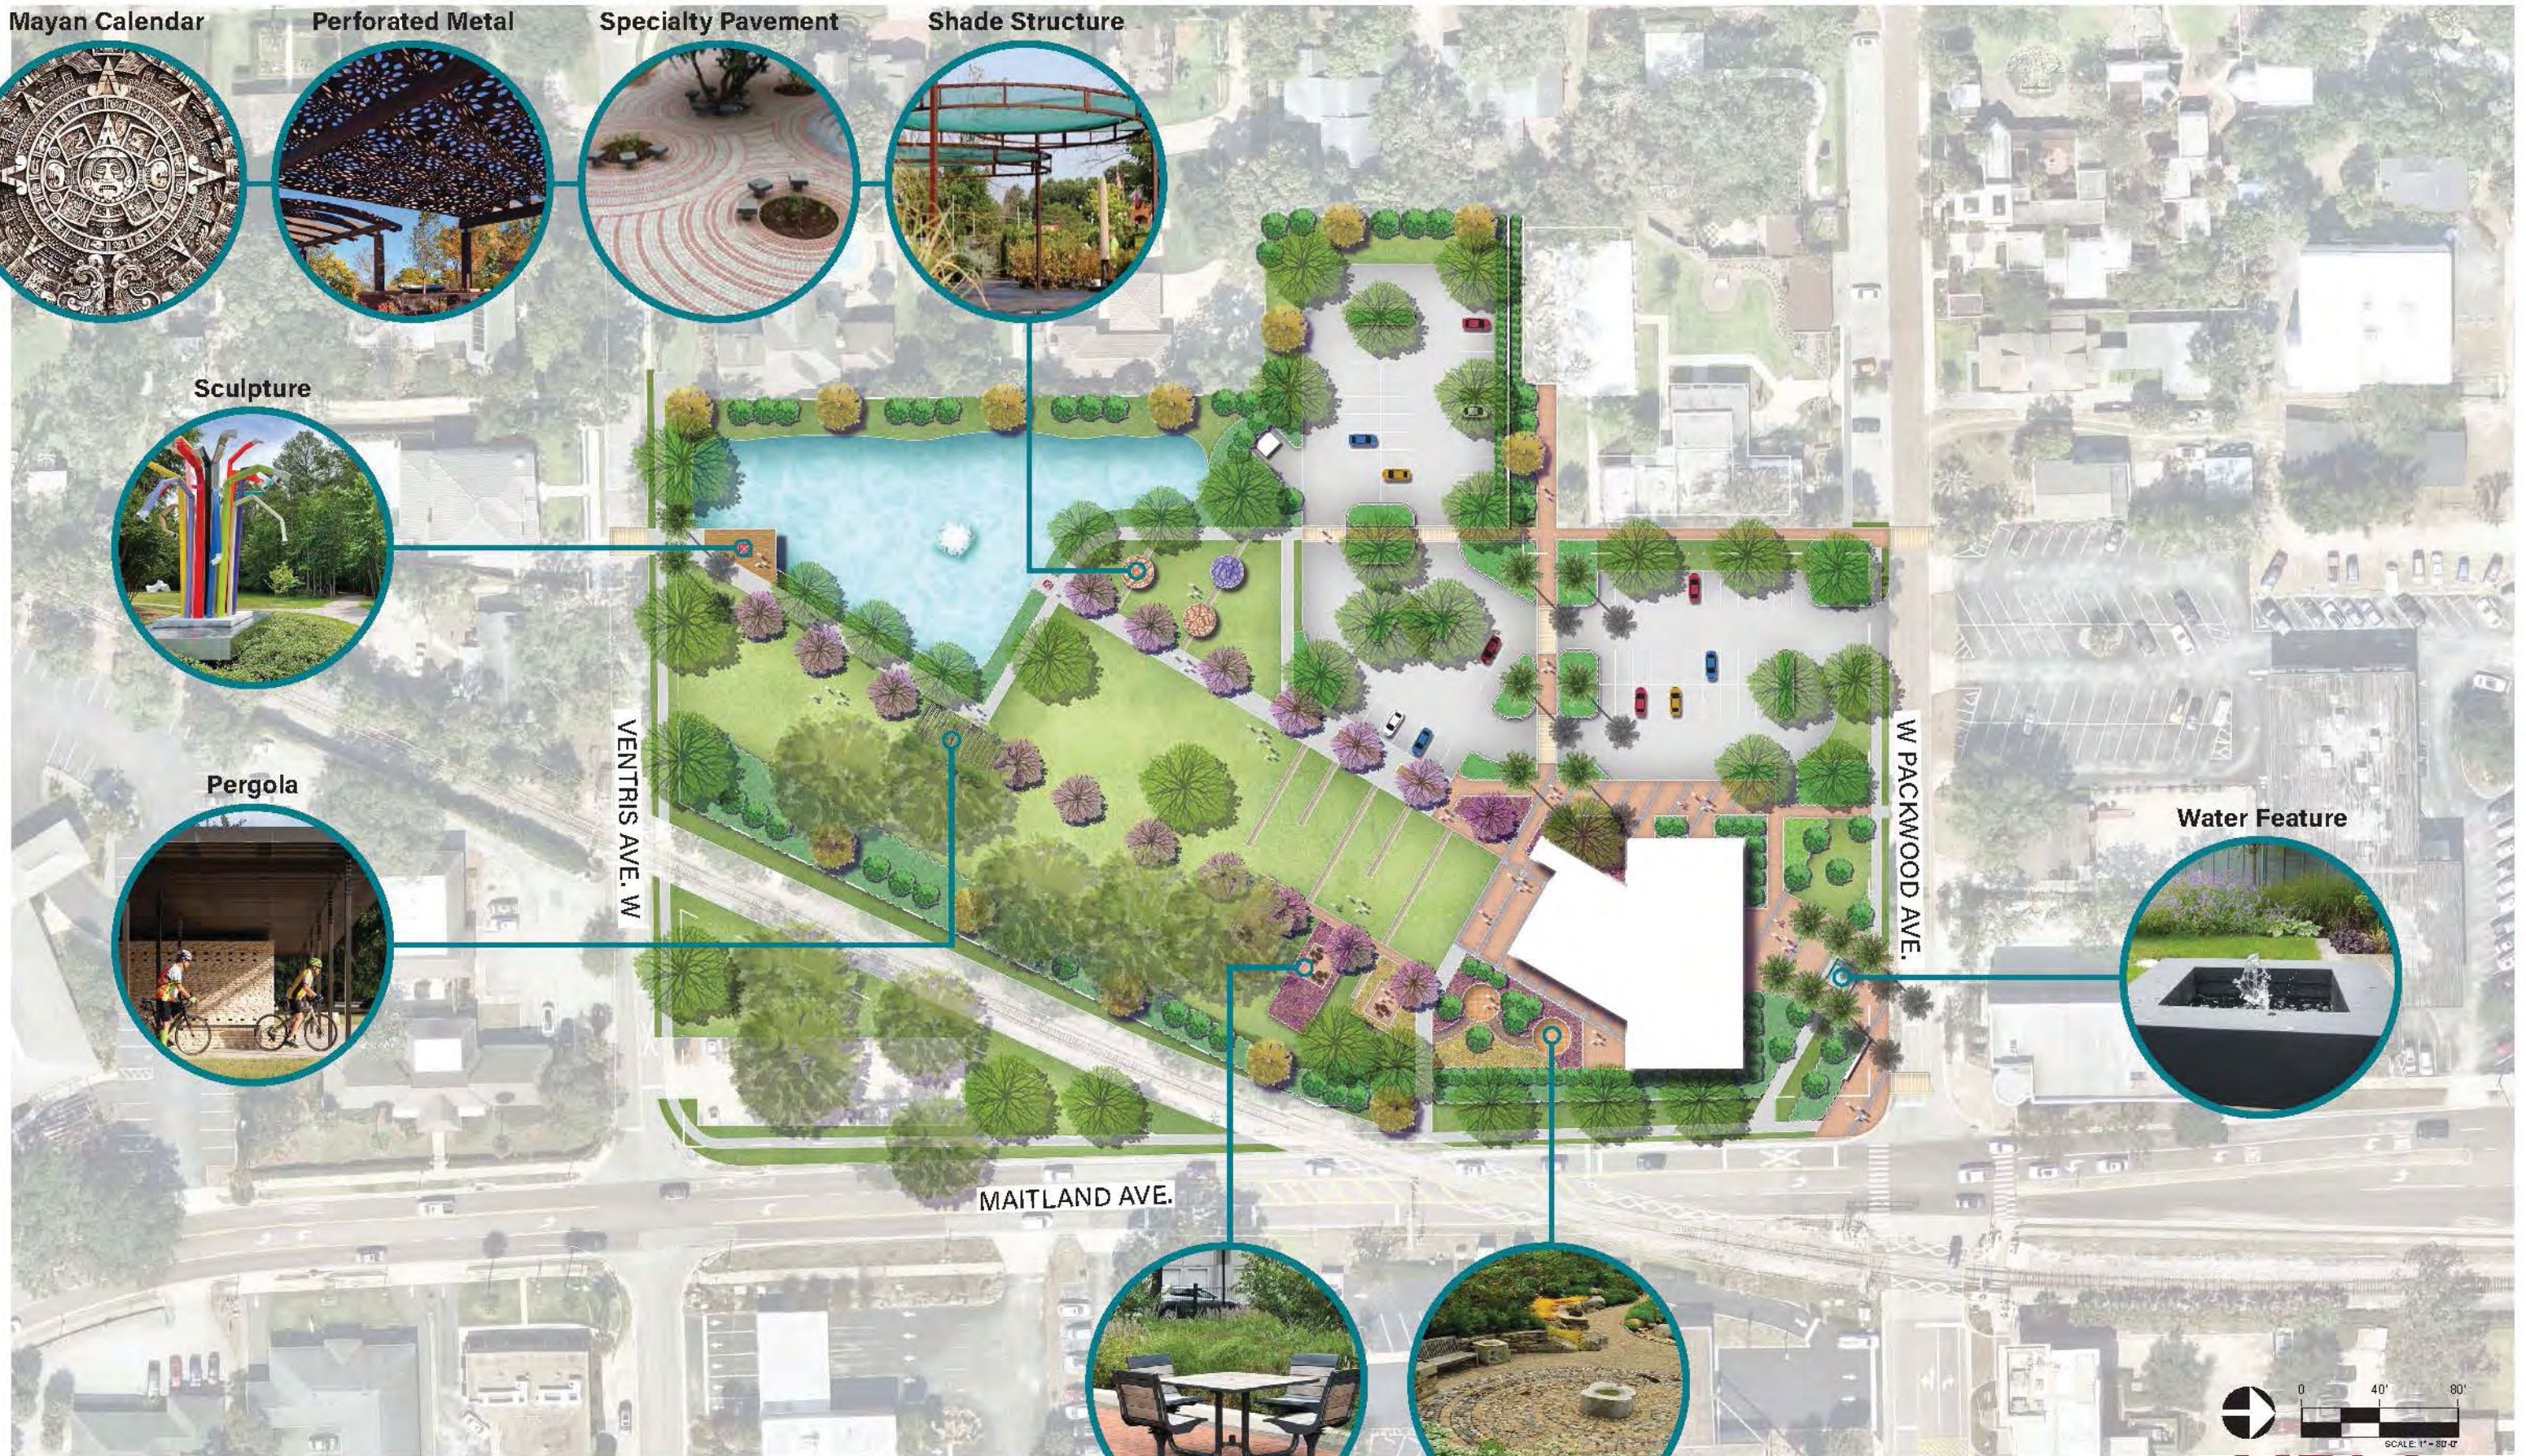

## LEGEND

- A** Library Building
- B** Mayan Calendar Inspired Sensory Garden
- C** Water Feature
- D** Performance Space
- E** 8" Lawn Terraces
- F** Seating Area with Coffee Tables
- G** Multi-purpose Lawn
- H** Outdoor Gathering Area
- I** Pergola
- J** Stormwater Pond
- K** Sculpture
- L** Deck
- M** Dumpster Enclosure
- N** Parking Lot
- O** Deliveries
- P** Event Pad
- Q** Screening Wall

# PROPOSED PROGRAMMING ELEMENTS

Mayan Calendar

Perforated Metal

Specialty Pavement

Shade Structure

Sculpture

Pergola

Water Feature

Seating Area with Coffee Tables

Mayan Calendar Inspired Sensory Garden

FLOOR PLAN - OPT. A - LEVEL 1

MAITLAND, FLORIDA